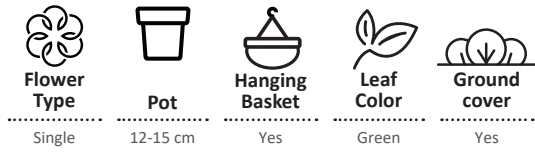

Lobularia hybrida
STREAM™

Variety Name	Flower Color	Flower Size	Flowering Time (From Planting)	Growth Habit	Growth Intensity	Best Seller
Very Compact - Mini						
Purple Stream™	Dark Purple	Small	Medium	Semi Trailing	Compact	
Raspberry Stream™	Dark Pink	Small	Early	Semi Trailing	Compact	✓
Compact - Medium						
Lavender Stream™	Lavender	Medium	Early	Semi Trailing	Compact/Medium	✓
White Stream™	White	Medium-Large	Early	Semi Trailing	Compact/Medium	
Medium - Vigorous						
Silver Stream™	White	Small	Early	Trailing	Medium-Vigorous	
Deep Lavender Stream™	Purple - Lavender	Medium-Large	Early	Trailing	Medium-Vigorous