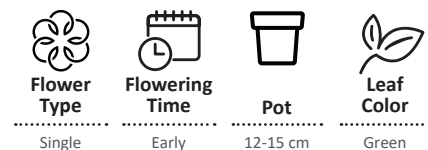

Salvia farinacea
SALLYFUN™

Variety Name	Flower Color	Flower Size	Growth Habit	Growth Intensity	Best Seller
Sallyfun™ Bicolor Blue	Blue & White Eye	Medium	Mounded	Compact	
Sallyfun™ Blue	Blue	Medium	Upright	Medium	✓
Sallyfun™ Blue Emotion	Blue & White Eye	Medium	Upright	Medium	
Sallyfun™ Deep Ocean	Dark Blue	Medium	Upright	Medium	✓
Sallyfun™ Sky Blue	Bicolor: Blue & Light Blue	Medium-Large	Upright	Medium	
Sallyfun™ Snowwhite	White	Medium-Large	Mounded	Medium