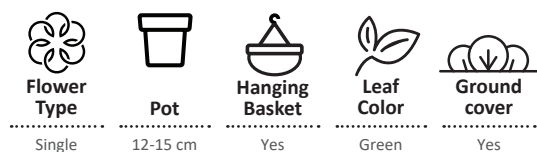

OSTICADE™

Osteospermum ecklonis

Variety Name	Flower Color	Flower Size	Flowering Time (From Planting)	Growth Habit	Growth Intensity	Best Seller
Osticade™ Happy Pink Improved	Pink	Large	Early	Semi Trailing	Vigorous	
Osticade™ Pink	Pink	Medium	Medium	Semi Trailing	Vigorous	
Osticade™ Pure White	White	Large	Medium	Semi Trailing	Vigorous	
Osticade™ Purple	Purple	Medium	Medium	Semi Trailing	Vigorous	
Osticade™ Vintage Pink	Pink & Halo	Large	Early	Semi Trailing	Vigorous	
Osticade™ White Blush	White	Large	Early	Semi Trailing	Vigorous