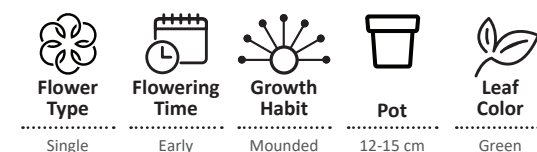

Pericallis hybrida

SPRING TOUCH™

Variety Name	Flower Color	Flower Size	Growth Intensity	Best Seller
Spring Touch™ Bicolor Burgundy	Bordeaux & White Eye	Large	Vigorous