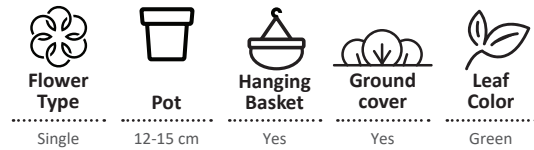

Verbena X hortensis
VANESSA™

Variety Name	Flower Color	Flower Size	Flowering Time (From Planting)	Growth Habit	Growth Intensity	Best Seller
Vanessa™ Cascading Red	Red	Large	Early	Semi Trailing	Medium	
Vanessa™ Deep Pink	Dark Pink	Medium	Early	Semi Trailing	Strong	√
Vanessa™ Koi	White & Red	Large	Early	Trailing	Medium