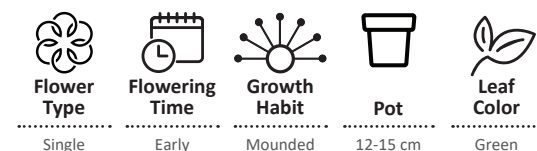

Pericallis hybrida

PRIMAVERA™

Variety Name	Flower Color	Flower Size	Growth Intensity	Best Seller
Primavera™ Blueberry	Purple White Eye	Large	Compact	
Primavera™ Denim	Blue	Large	Compact	
Primavera™ Fuchsia	Fuchsia	Large	Compact	
Primavera™ Lavender	Lavender	Large	Compact	
Primavera™ Navy Blue	Blue	Medium	Compact	
Primavera™ Violet	Violet	Medium	Compact