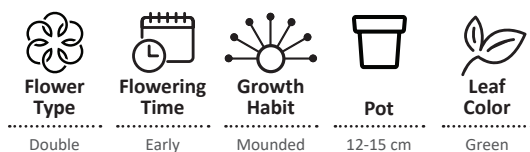

Impatiens walleriana
MUSICA™

Variety Name	Flower Color	Flower Size	Growth Intensity	Best Seller
Musica™ Bicolor Pink	Pink & White	Large	Medium	
Musica™ Bicolor Cherry	Cherry & White	Large	Compact	
Musica™ Bicolor Dark Red	Dark Red & White	Medium	Medium	
Musica™ Electric Purple	Purple	Medium	Compact	
Musica™ Elegant Red	Red	Large	Compact	✓
Musica™ Fine Purple	Purple	Medium	Compact	
Musica™ Orange	Orange	Large	Compact	
Musica™ Pink Aroma	Pink	Medium	Compact	✓
Musica™ Pink Energy	Pink	Large	Compact	
Musica™ Princess Pink	Bright Pink	Medium	Compact	
Musica™ Pure White	White	Large	Compact	✓
Musica™ Red Crimson	Red	Large	Compact