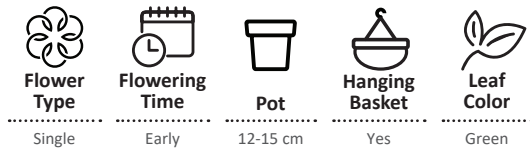

Brachyscome angustifolia
BRASCO™

Variety Name	Flower Color	Flower Size	Growth Habit	Growth Intensity	Best Seller
Brasco™ Violet	Violet	Large	Mounded	Compact	✓