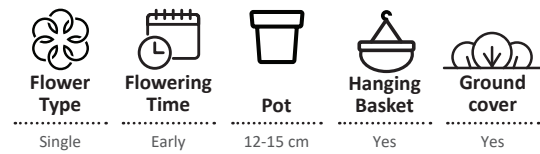

Mecardonia grandiflora

Variety Name	Flower Color	Flower Size	Growth Habit	Growth Intensity	Leaf Color	Best Seller
Garden Freckles™	Yellow	Medium	Mounded, Semi Trailing	Medium	Green