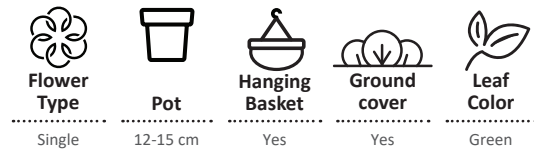

Verbena X hortensis
VERALENA™

Variety Name	Flower Color	Flower Size	Flowering Time (From Planting)	Growth Habit	Growth Intensity	Best Seller
Veralena™ Elegant White	White	Large	Medium	Trailing	Strong	
Veralena™ Fancy Lavender	Lavender	Medium	Early	Semi Trailing	Strong	√
Veralena™ Wedding White	White	Medium	Early	Semi Trailing	Strong	√