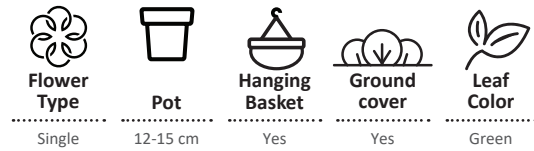

Verbena X hortensis
DONALENA™

Variety Name	Flower Color	Flower Size	Flowering Time (From Planting)	Growth Habit	Growth Intensity	Best Seller
Donalena™ White Hail	White	Large	Early	Trailing	Strong